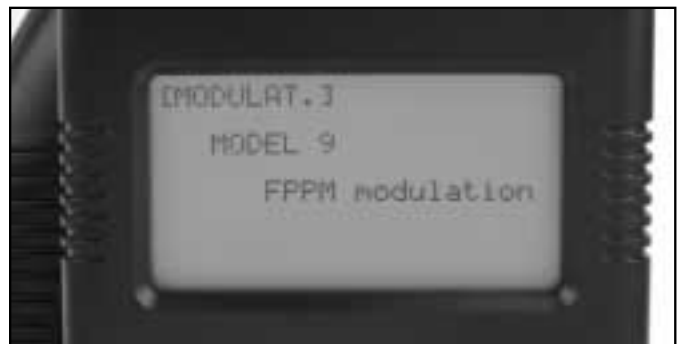

## Modulation/Fast Frame Rate

---

A new feature of the R-1 Pro transmitter is its ability to transmit at a faster frame rate; providing quicker response time over the original R-1 transmitter by operating in a modified PPM (FM) mode. Selecting FPPM (Figure 1) within the Modulation selection menu will enable the fast frame rate feature, benefiting racers who require fast response.

Note: Some types of non-JR servos may be incompatible in the FPPM mode and require the R-1 Pro to be operated in the PPM mode.

Figure 1: Indicates fast frame rate is selected.