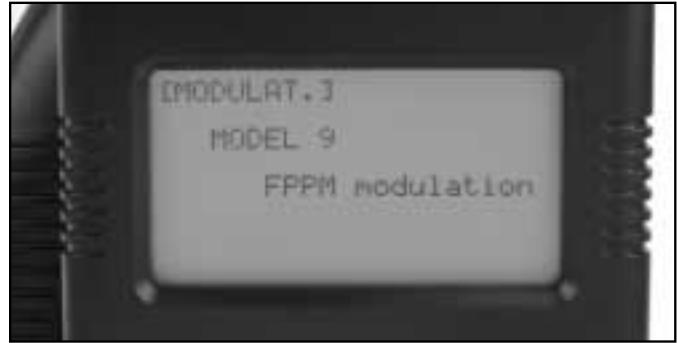

## Modulation/Fast Frame Rate

---

A new feature of the R-1 Pro transmitter is its ability to transmit at a faster frame rate; providing quicker response time over the original R-1 transmitter by operating in a modified PPM (FM) mode. Selecting FPPM (Figure 1) within the Modulation selection menu will enable the fast frame rate feature, benefiting racers who require fast response.

Note: Some types of non-JR servos may be incompatible in the FPPM mode and require the R-1 Pro to be operated in the PPM mode.

Figure 1: Indicates fast frame rate is selected.